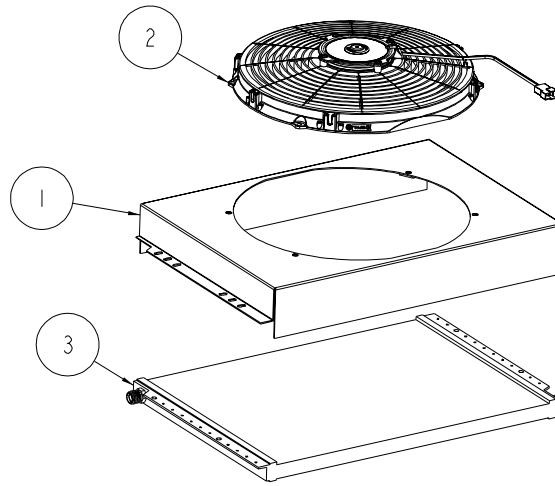

Model EE630 Service Parts

| ITEM | PART # | DESCRIPTION | ITEM | PART # | DESCRIPTION |
|------|--------|-------------|------|--------|----------------|
| 1 | 203144 | HOUSING | 3 | 450799 | CONDENSER COIL |
| 2 | 406519 | FAN, 12V | | | |
| | 406520 | FAN, 24V | | | |