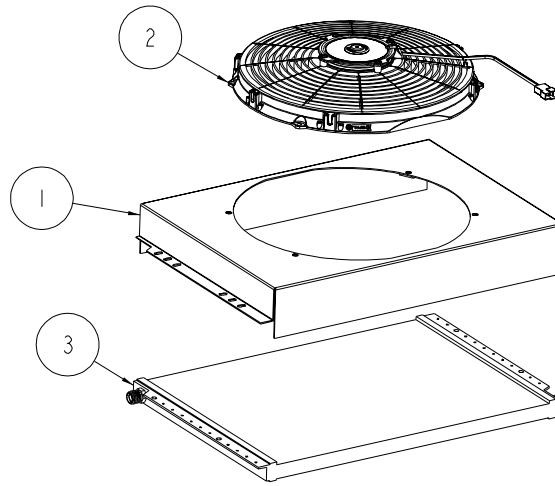

## Model EE630 Service Parts

ITEM	PART #	DESCRIPTION	ITEM	PART #	DESCRIPTION
1	203144	HOUSING	3	450799	CONDENSER COIL
2	406519	FAN, 12V			
	406520	FAN, 24V			

## Mount Kit 1761 Parts

ITEM	PART #	DESCRIPTION	ITEM	PART #	DESCRIPTION
1	203092	MOUNT BRKT, LH	2	203093	MOUNT BRKT, RH

For Reference Only, Subject to Change without Notice

This document was created with Win2PDF available at <http://www.daneprairie.com>.  
The unregistered version of Win2PDF is for evaluation or non-commercial use only.