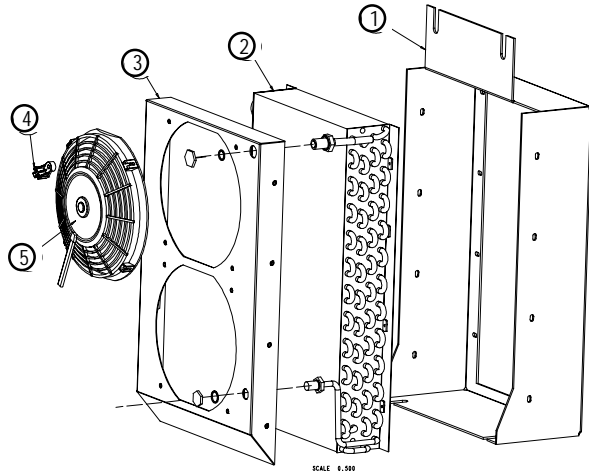

Model EE610 Service Parts

ITEM	PART #	DESCRIPTION
1	203022	COND SUPPORT HSG
2	405786	CONDENSER COIL
3	202023	COND FAN MTG BRKT
4	405832	FOOT,FAN MOUNT
5	405831	FAN,10" PULLER

Ordering Information (Order by Model Number)
 EE610-0-24 24V Electric Condenser