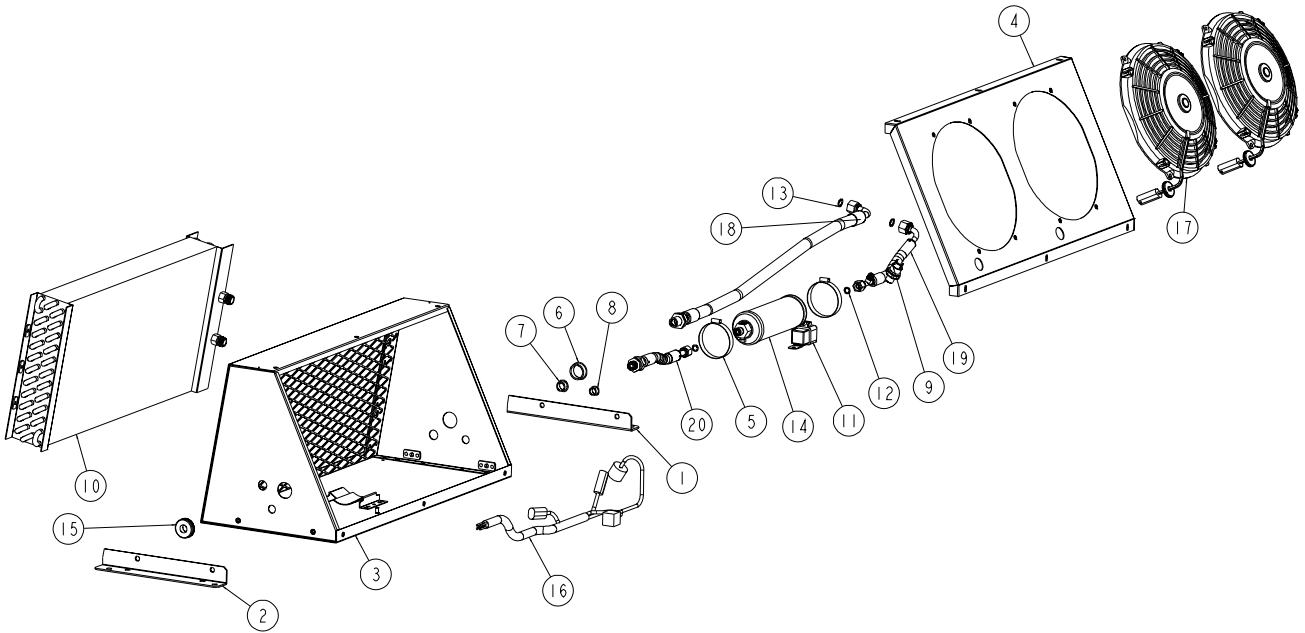

Model EE605 Service Parts

ITEM	PART #	DESCRIPTION	ITEM	PART #	DESCRIPTION
1	102944	MOUNT ANGLE - R.S.	12	405862	O-RING, #6, HNBR
2	102945	MOUNT ANGLE - L.S.	13	405863	O-RING, #8, HNBR
3	203160	MAIN HOUSING	14	406227	RECEIVER / DRIER
4	203161	COVER	15	406413	GROMMET
5	300048	SCREW CLAMP, DRIER	16	420373	WIRE HARNESS
6	300459	HOLE PLUG, 1-1/4"	17	450809	FAN,12V
7	300461	HOLE PLUG, 3/4"		450810	FAN,24V
8	300846	HOLE PLUG, 5/8"	18	490713	HOSE,A/C,#8
9	405111	BINARY SWITCH	19	490714	HOSE,A/C,#6 (COND-DRIER)
10	405816	CONDENSER COIL	20	490715	HOSE,A/C,#6 (DRIER-BH)
11	405828	RELAY,12V			
	405829	RELAY,24V			

Optional a/c hose 490716 moves the plumbing to the other end of the unit

For Reference Only, Subject to Change without Notice