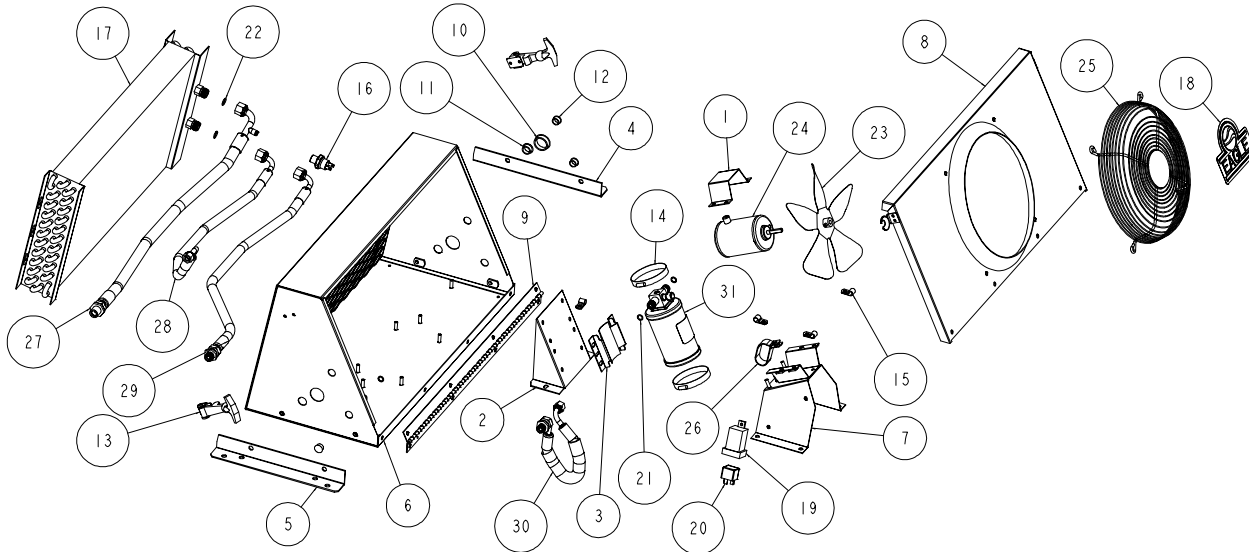

Model EE601 Service Parts

ITEM	PART #	DESCRIPTION	ITEM	PART #	DESCRIPTION
1	102869	MOTOR CLAMP BRKT	18	405830	DECAL, EAGLE LOGO
2	102932	† DRIER MOUNT BRKT	19	405857	RELAY COVER
3	102933	† DRIER CLAMP BRKT	20	405858	RELAY, 12V
4	102944	MOUNT ANGLE - R.S.		405859	RELAY, 24V
5	102945	MOUNT ANGLE - L.S.	21	405862	† O-RING, #6, HNBR
6	203013	MAIN HOUSING	22	405863	O-RING, #8, HNBR
7	203015	FAN MOTOR MOUNT	23	405870	FAN PROPELLER
8	203016	COVER	24	450727	MOTOR, 12V
9	203017	HINGE		450754	MOTOR, 24V
10	300459	HOLE PLUG, 1-1/4"	25	450750	FAN GUARD
11	300461	HOLE PLUG, 3/4"	26	450755	HOSE GUIDE
12	300846	HOLE PLUG, 5/8"	27	490655	HOSE, A/C, #8
13	301330	LATCH HANDLE	28	490656	† HOSE, A/C, #6 (DRIER)
14	400468	† SCREW CLAMP, DRIER	29	490657	* HOSE, A/C, #6 (NO DRIER)
15	404575	CLAMP, WIRE HARNESS	30	490667	† HOSE, A/C, #6 (DRIER-BH)
16	405111	† BINARY SWITCH	31	D712-949	† RECEIVER / DRIER
17	405816	CONDENSER COIL			

Item Not Shown

32	420335	WIRE HARNESS
33	301371	GROMMET (FOR HARNESS)

† Items part of kit 1747 and supplied with models EE601-1-12 & EE601-1-24
 * Item supplied only with models EE601-0-12 & EE601-0-24