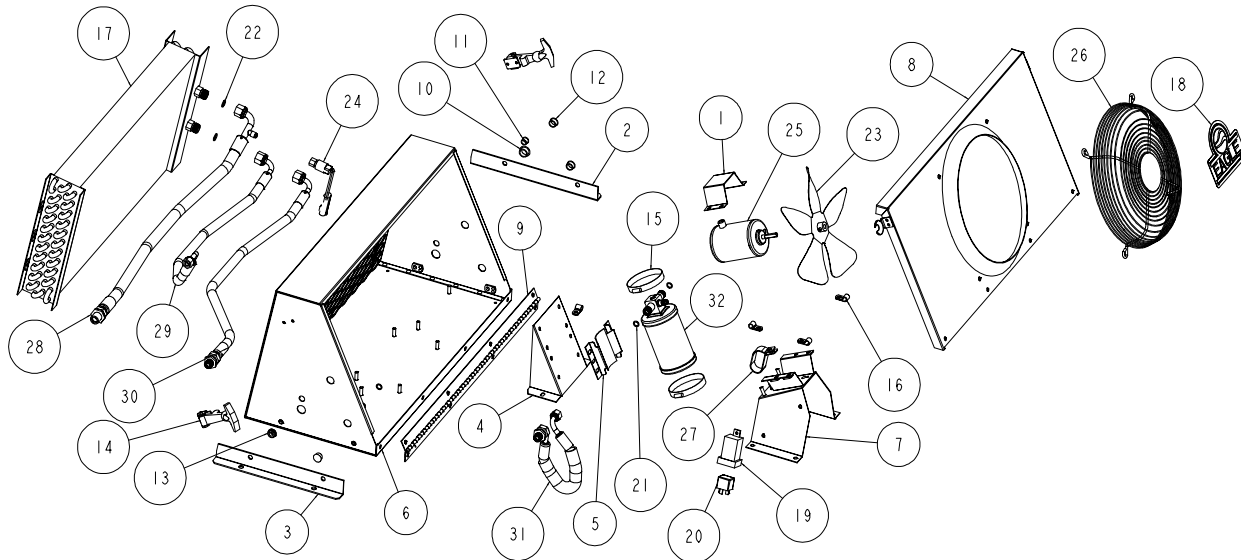

Model EE600 Service Parts

ITEM	PART #	DESCRIPTION	ITEM	PART #	DESCRIPTION
1	102869	MOTOR CLAMP BRKT	18	405830	DECAL, EAGLE LOGO
2	102870	MOUNT ANGLE - R.S.	19	405857	RELAY COVER
3	102871	MOUNT ANGLE - L.S.	20	405858	RELAY, 12V
4	102932	† DRIER MOUNT BRKT		405859	RELAY, 24V
5	102933	† DRIER CLAMP BRKT	21	405862	† O-RING, #6, HNBR
6	203013	MAIN HOUSING	22	405863	O-RING, #8, HNBR
7	203015	FAN MOTOR MOUNT	23	405870	FAN PROPELLER
8	203016	COVER	24	450675	† HIGH PRESSURE SWITCH
9	203017	HINGE	25	450727	MOTOR, 12V
10	300461	HOLE PLUG, 3/4"		450754	MOTOR, 24V
11	300630	HOLE PLUG, 1/2"	26	450750	FAN GUARD
12	300846	HOLE PLUG, 5/8"	27	450755	HOSE GUIDE
13	301056	GROMMET, 1/2" HOLE	28	490655	HOSE, A/C, #8
14	301330	LATCH HANDLE	29	490656	† HOSE, A/C, #6 (DRIER)
15	400468	† SCREW CLAMP, DRIER	30	490657	* HOSE, A/C, #6 (NO DRIER)
16	404575	CLAMP, WIRE HARNESS	31	490667	† HOSE, A/C, #6 (DRIER-BH)
17	405816	CONDENSER COIL	32	D712-949	† RECEIVER / DRIER

Item Not Shown

33	420325	WIRE HARNESS
----	--------	--------------

† Items part of kit 1747 and supplied with models EE600-1-12 & EE600-1-24
 * Item supplied only with models EE600-0-12 & EE600-0-24