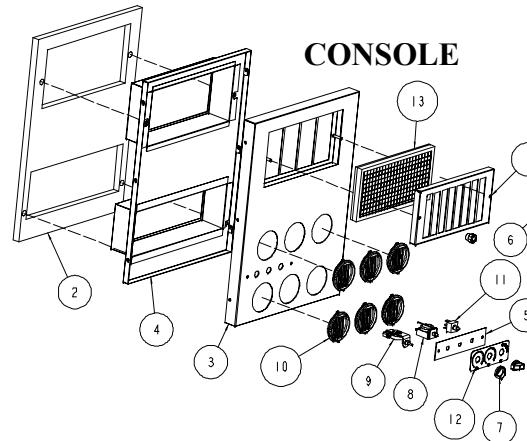

Model EE400 Assembly Service Parts

MAIN

MAIN UNIT SERVICE PARTS

ITEM	PART #	DESCRIPTION	ITEM	PART #	DESCRIPTION	ITEM	PART #	DESCRIPTION
1	090016	*HEATER HOSE, 2" LONG	17	301159	*CLAMP, 5/8" CONSTANT	32	405858	RELAY, 12V
2	090016	*HEATER HOSE, 6" LONG	18	301370	GROMMET, 3/8" ID	33	405859	RELAY, 24V
3	102907	TXV COVER PLATE	19	301371	GROMMET, 1/2" ID	34	405862	O-RING, #6
4	102909	REAR MTG BRKT	20	301397	*GROMMET, 9/32" ID	35	405863	O-RING, #8
5	102910	RIGHT SIDE MTG BRKT	21	400449	*HEATER VALVE	36	405864	O-RING, #10
6	102922	FRESH AIR COVER	22	400468	CLAMP, 3/1/2"	37	405880	3/8 ID CABLE CLAMP
7	102925	LEFT SIDE MNT BRKT	23	402336	*GROMMET, 5/8" ID	38	405986	DISCHARGE HARD PLUMB
8	102931	EVAP COVER	24	405018	EXP-BLOCK VALVE	39	405987	COND HARD PLUMB
9	110469	ROOFTOP FOAM GASKET	25	405111	BINARY SWITCH	40	405988	RD-TXV HARD PLUMB
10	203033	MAIN HOUSING	26	405838	EVAPORATOR COIL	41	405989	SUCTION HARD PLUMB
11	203034	DRAIN PAN	27	405839	*HEATER COIL			
12	203035	F/A INLET DIVIDER	28	405840	CONDENSER COIL			
13	203061	COND MOUNTING BRKT	29	405844	BLOWER, 12V			
14	203078	CONDENSER COVER		405833	BLOWER, 24V			
15	301039	7/8" HOLE PLUG	30	405848	*HEATER HARD PLUMB			
16	301056	GROMMET, 1/2" HOLE	31	405857	RELAY COVER	42	406188	RECEIVER/DRIER

* Items only supplied with A/C & Heat Units
 † Items only supplied with A/C Units

Items Not Shown

43	420330	WIRE HARNESS
44	300460	† HOLE PLUG, 1" ID
45	300641	† HOLE PLUG, 3/8" ID
46	405278	† HOLE PLUG, DOUBLE D
47	420331	* HEAT VALVE CABLE

CONSOLE SERVICE PARTS

ITEM	PART #	DESCRIPTION
1	102916	FILTER COVER
2	110424	CONSOLE FOAM GASKET
3	203038	CONSOLE COVER
4	203039	CONSOLE MOUNT PLATE
5	203075	SWITCH MOUNT PLATE
6	301228	FILTER KNOB
7	301337	CONTROLS KNOB
8	405098	THERMOSTAT SWITCH
9	405447	*HEAT VALVE CONTROL
10	405687	LOUVER
11	405875	FAN SWITCH
12	406032	CONTROLS DECAL
13	406242	AIR FILTER