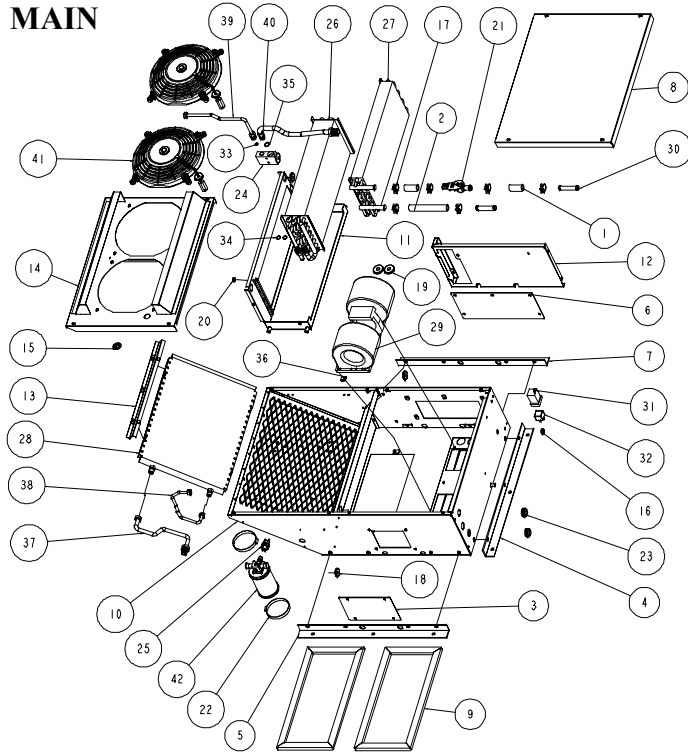

Model EE400 Assembly Service Parts

MAIN

MAIN UNIT SERVICE PARTS

ITEM	PART #	DESCRIPTION	ITEM	PART #	DESCRIPTION	ITEM	PART #	DESCRIPTION
1	090016	*HEATER HOSE, 2" LONG	17	301159	*CLAMP, 5/8" CONSTANT	32	405858	RELAY, 12V
2	090016	*HEATER HOSE, 6" LONG	18	301370	GROMMET, 3/8" ID	33	405859	RELAY, 24V
3	102907	TXV COVER PLATE	19	301371	GROMMET, 1/2" ID	34	405862	O-RING, #6
4	102909	REAR MTG BRKT	20	301397	*GROMMET, 9/32" ID	35	405863	O-RING, #8
5	102910	RIGHT SIDE MTG BRKT	21	400449	*HEATER VALVE	36	405864	O-RING, #10
6	102922	FRESH AIR COVER	22	400468	CLAMP, 3/1/2"	37	405880	3/8 ID CABLE CLAMP
7	102925	LEFT SIDE MNT BRKT	23	402336	*GROMMET, 5/8" ID	38	405986	DISCHARGE HARD PLUMB
8	102931	EVAP COVER	24	405018	EXP-BLOCK VALVE	39	405987	COND HARD PLUMB
9	110469	ROOFTOP FOAM GASKET	25	405111	BINARY SWITCH	40	405988	RD-TXV HARD PLUMB
10	203033	MAIN HOUSING	26	405838	EVAPORATOR COIL	41	405989	SUCTION HARD PLUMB
11	203034	DRAIN PAN	27	405839	*HEATER COIL			
12	203035	F/A INLET DIVIDER	28	405840	CONDENSER COIL			
13	203061	COND MOUNTING BRKT	29	405844	BLOWER, 12V			
14	203078	CONDENSER COVER		405833	BLOWER, 24V			
15	301039	7/8" HOLE PLUG	30	405848	*HEATER HARD PLUMB			
16	301056	GROMMET, 1/2" HOLE	31	405857	RELAY COVER	42	406188	RECEIVER/DRIER

* Items only supplied with A/C & Heat Units
 † Items only supplied with A/C Units

Items Not Shown

43	420330	WIRE HARNESS
44	300460	† HOLE PLUG, 1" ID
45	300641	† HOLE PLUG, 3/8" ID
46	405278	† HOLE PLUG, DOUBLE D
47	420331	* HEAT VALVE CABLE

CONSOLE SERVICE PARTS

ITEM	PART #	DESCRIPTION
1	102916	FILTER COVER
2	110424	CONSOLE FOAM GASKET
3	203038	CONSOLE COVER
4	203039	CONSOLE MOUNT PLATE
5	203075	SWITCH MOUNT PLATE
6	301228	FILTER KNOB
7	301337	CONTROLS KNOB
8	405098	THERMOSTAT SWITCH
9	405447	*HEAT VALVE CONTROL
10	405687	LOUVER
11	405875	FAN SWITCH
12	406032	CONTROLS DECAL
13	406242	AIR FILTER