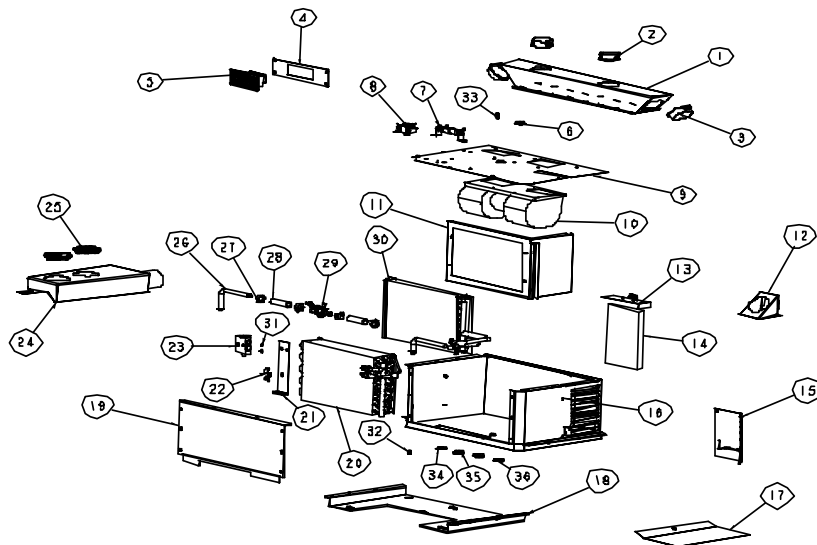

MODEL EE300 SERVICE PARTS

ITEM #	PART #	DESCRIPTION	ITEM #	PART #	DESCRIPTION
1	203001	DIST. PLENUM	19	102862	PLATE ACCESS
2	402223	ADAPTER 2 1/2	20	405788	EVAPORATOR COIL
3	404839	ADAPTER 3"	21	203048	TXV SUPPORT
4	102523	PANEL, LOUVER	22	405795	BRKT. CLAMP
5	405277	LOUVER ASSY.	23	405018	EXPANSION VALVE
6	301370	GROMMET	24	203004	OUTLET
7	405414	RESISTOR	25	405687	LOUVER ROUND
8	405484	THERMOSTAT SWITCH	26	405792	TUBE, HEATER
9	203011	PLATE, TOP	27	301159	HOSE CLAMP 5/8
10	450747	BLOWER, 24V	28	090016	HEATER HOSE 5/8
11	203005	COIL DIVIDER	29	405841	WATER VALVE
12	203003	DUCT ADAPTER	30	405789	COIL, HEAT
13	102873	FILTER HANDLE	31	405863	O-RING #8 HNBR
14	406244	AIR FILTER	32	301056	GROMMET, 1/2 HOLE
15	203018	OSA DOOR	33	301397	GROMMET, 3/8 HOLE
16	203000	MAIN HOUSING	34	405994	GROMMET, 1.125 ID
17	102875	FILTER ACCESS	35	405995	GROMMET, .75 ID
18	203006	SUPPORT TRAY	36	405996	GROMMET, 1.000 ID

ITEMS NOT SHOWN

37	420158	WIRE HARNESS, JUMPER	41	420318	CABLE, ASSY. RECIRC.
38	420128	WIRE HARNESS, MAIN	42	090077	HOSE, DUCT 2 1/2
39	503936	ASSY. CONTROLS	43	090232	HOSE, DUCT 3"
40	420317	CABLE, ASSY. HEATER			