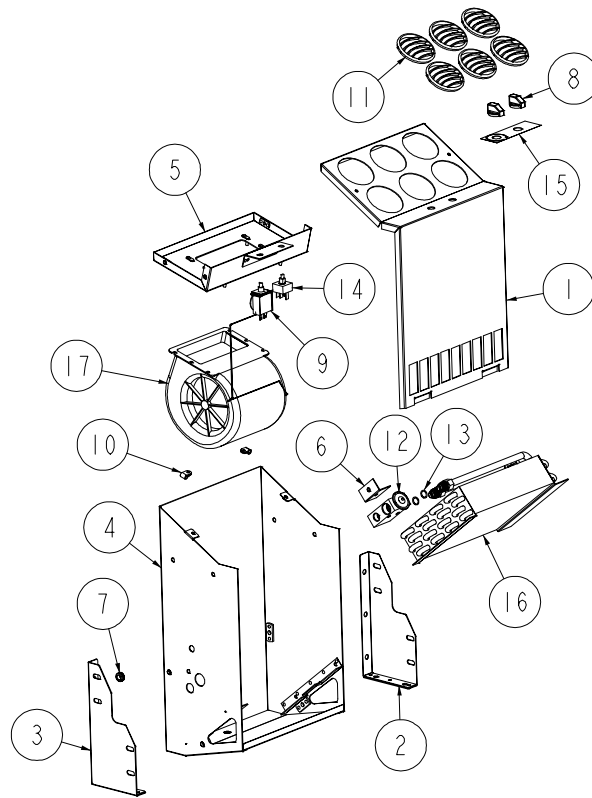

Model EE220 Service Parts

ITEM	PART #	DESCRIPTION	ITEM	PART #	DESCRIPTION
1	102926	HOUSING COVER	11	404379	LOUVER, 3" ROUND
2	102927	MOUNT ANGLE - RIGHT	12	405017	THERMAL EXPANSION VALVE
3	102928	MOUNT ANGLE - LEFT	13	405863	O-RING, #8, HNBR
4	203062	HOUSING	14	405875	BLOWER SWITCH
5	203063	BLOWER MOUNT	15	405999	CONTROLS DECAL
6	203064	EXPANSION VALVE BRKT	16	406010	EVAPORATOR COIL
7	301056	GROMMET	17	450762	BLOWER, 12V
8	301337	CONTROL KNOB		450761	BLOWER, 24V
9	402284	THERMOSTAT SWITCH			
10	404147	WIRE HARNESS CLAMP			

Item Not Shown

ITEM	PART #	DESCRIPTION
18	420334	WIRE HARNESS