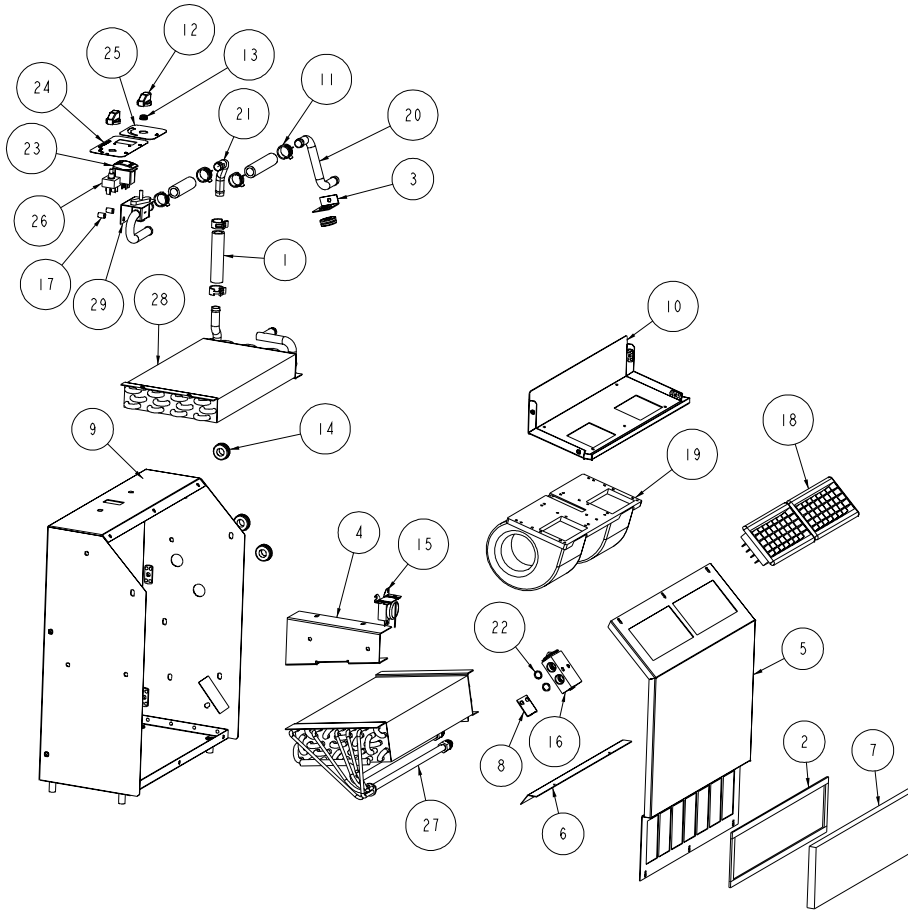

Model EE210 Service Parts

ITEM	PART #	DESCRIPTION	ITEM	PART #	DESCRIPTION	ITEM	PART #	DESCRIPTION
1	090016	*HEATER HOSE, 5/8" ID	11	301159	* HOSE CLAMP (5/8")	20	405852	* HARD PLUMB, JOG
2	090239	AIR FILTER FASTENER	12	301337	KNOB, CONTROLS	21	405853	* HARD PLUMB, 90 DEG.
3	102992	*HARD PLUMB BRKT	13	301397	* GROMMET, 3/8" HOLE	22	405863	O-RING, #8, HNBR
4	103028	COIL SUPPORT BRKT	14	402336	GROMMET, 1" HOLE	23	405868	A/C SWITCH, 24V
5	103029	HOUSING COVER	15	404968	THERMOSTAT SWITCH		405869	A/C SWITCH, 12V
6	103030	WATER DEFLECTOR	16	405017	EXPANSION VALVE	24	405873	DECAL, BLOWER & A/C
7	110520	AIR FILTER	17	405760	* SPACER, HEAT VALVE	25	405874	* DECAL, HEAT
8	203129	EXP. VALVE BRKT	18	405787	LOUVER	26	405875	BLOWER SWITCH
9	203138	HOUSING	19	405844	BLOWER, 12V	27	406428	EVAPORATOR COIL
10	203139	BLOWER MOUNT		405833	BLOWER, 24V	28	406345	HEAT COIL
						29	450748	* HEAT VALVE

Items Not Shown

ITEM	PART #	DESCRIPTION	ITEM	PART #	DESCRIPTION
30	420360	WIRE HARNESS	32	300641	† HOLE PLUG (3/8")
31	300460	† HOLE PLUG (1")	33	301258	† HOLE PLUG (5/16")

* Items only supplied with A/C & Heat units