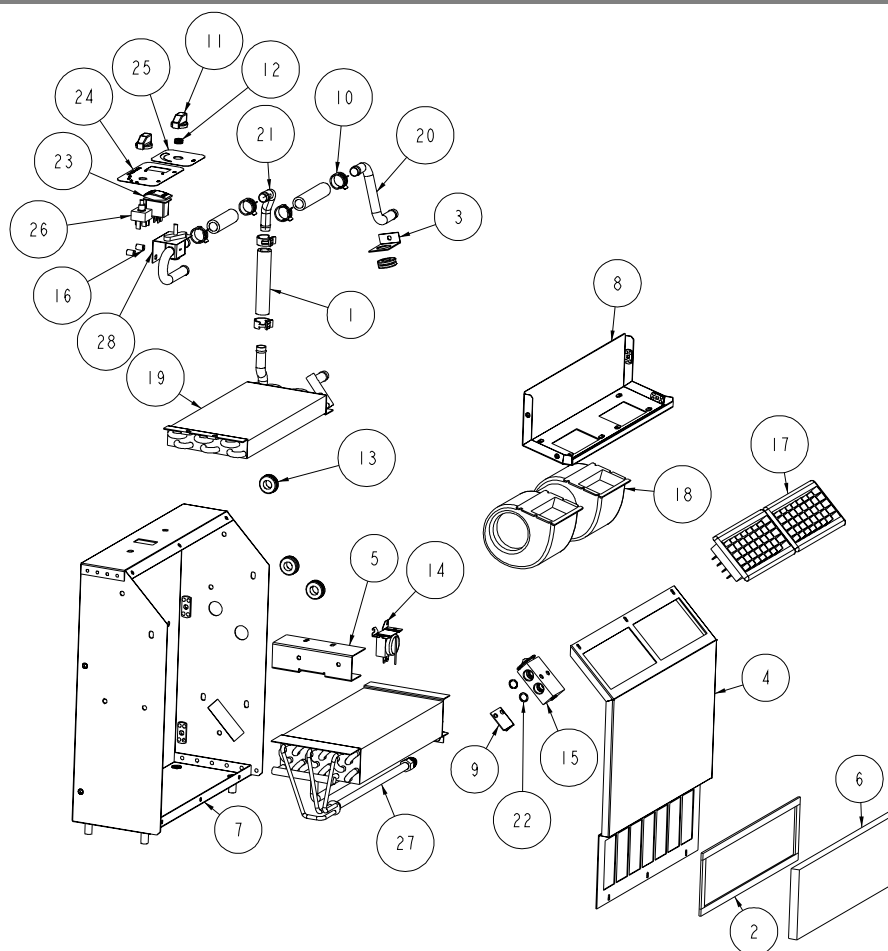

Model EE201 Service Parts

ITEM	PART #	DESCRIPTION	ITEM	PART #	DESCRIPTION	ITEM	PART #	DESCRIPTION
1	090016	*HEATER HOSE, 5/8" ID	11	301337	KNOB, CONTROLS	20	405852	* HARD PLUMB, JOG
2	090239	AIR FILTER FASTENER	12	301397	* GROMMET, 3/8" HOLE	21	405853	* HARD PLUMB, 90 DEG.
3	102992	*HARD PLUMB BRKT	13	402336	* GROMMET, 1" HOLE	22	405863	O-RING, #8, HNBR
4	102993	HOUSING COVER	14	404968	THERMOSTAT SWITCH	23	405868	A/C SWITCH, 24V
5	102998	COIL SUPPORT BRKT	15	405017	EXPANSION VALVE		405869	A/C SWITCH, 12V
6	110497	AIR FILTER	16	405760	*SPACER-HEAT VALVE	24	405873	DECAL, BLOWER & A/C
7	203120	HOUSING	17	405787	LOUVER	25	405874	* DECAL, HEAT
8	203121	BLOWER MOUNT	18	405842	BLOWER, 24V	26	405875	BLOWER SWITCH
9	203129	EXP. VALVE BRKT		405843	BLOWER, 12V	27	406345	EVAPORATOR COIL
10	301159	* HOSE CLAMP (5/8")	19	405851	* HEATER COIL	28	450748	* HEAT VALVE

Items Not Shown

ITEM	PART #	DESCRIPTION	ITEM	PART #	DESCRIPTION
36	420329	WIRE HARNESS	38	300641	† HOLE PLUG (3/8")
37	300460	† HOLE PLUG (1")	39	301258	† HOLE PLUG (5/16")

* Items only supplied with A/C & Heat units

† Items only supplied with A/C units

For Reference Only, Subject to Change without Notice