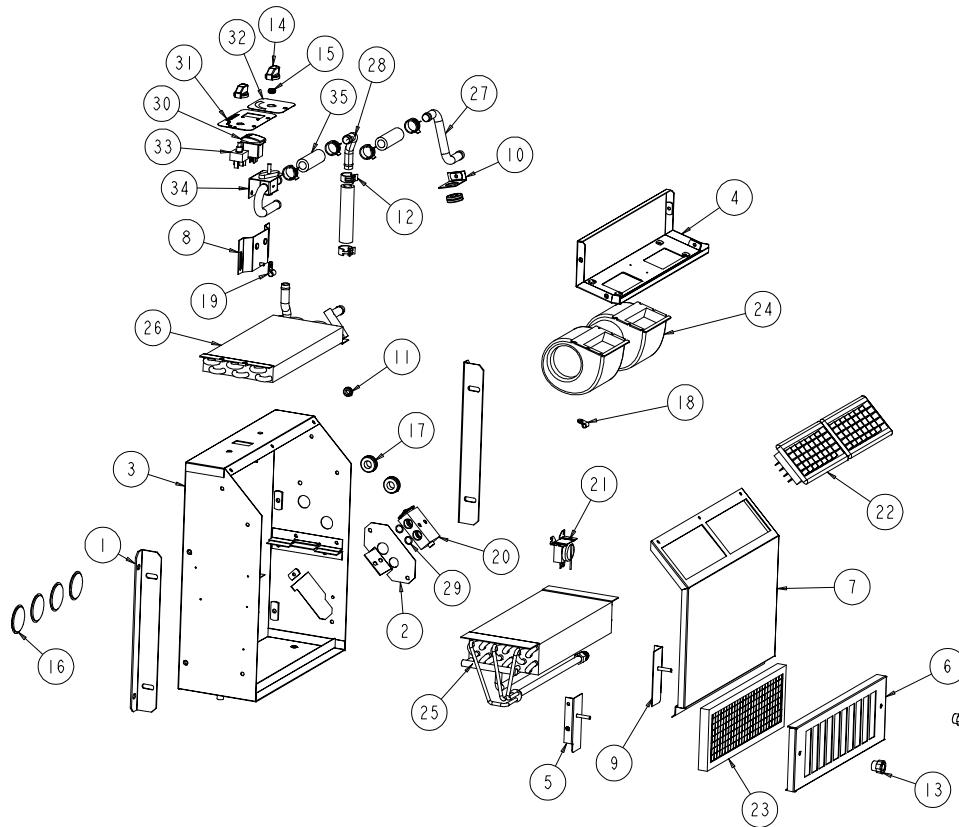

Model EE200 Service Parts

ITEM	PART #	DESCRIPTION	ITEM	PART #	DESCRIPTION	ITEM	PART #	DESCRIPTION
1	102886	MOUNT ANGLE	14	301337	KNOB, CONTROLS	26	405851	* HEATER COIL
2	102887	EXP. VALVE BRKT	15	301397	* GROMMET, 3/8" HOLE	27	405852	* HARD PLUMB, JOG
3	203025	MAIN HOUSING	16	402327	HOLE PLUG, 2" HOLE	28	405853	* HARD PLUMB, 90 DEG.
4	203026	BLOWER MOUNT	17	402336	* GROMMET, 1" HOLE	29	405863	O-RING, #8, HNBR
5	203027	FILTER SUPPORT L.S.	18	404147	CABLE CLAMP (1/4")	30	405868	A/C SWITCH, 24V
6	203028	FILTER COVER	19	404575	CABLE CLAMP (3/8")		405869	A/C SWITCH, 12V
7	203029	HOUSING COVER	20	405017	EXPANSION VALVE	31	405873	DECAL, BLOWER & A/C
8	203030	* WATER VALVE BRKT	21	404968	THERMOSTAT SWITCH	32	405874	* DECAL, HEAT
9	203031	FILTER SUPPORT R.S.	22	405787	LOUVER	33	405875	BLOWER SWITCH
10	203032	* HARD PLUMB BRKT	23	405822	AIR FILTER	34	450748	* WATER VALVE
11	301056	GROMMET, 1/2" HOLE	24	405842	BLOWER, 24V	35	090016	* HEATER HOSE, 5/8" ID
12	301159	* HOSE CLAMP (5/8")		405843	BLOWER, 12V			
13	301228	KNOB, FILTER COVER	25	405850	EVAPORATOR COIL			

Items Not Shown

ITEM	PART #	DESCRIPTION	ITEM	PART #	DESCRIPTION
36	420329	WIRE HARNESS	38	300641	† HOLE PLUG (3/8")
37	300460	† HOLE PLUG (1")	39	301258	† HOLE PLUG (5/16")

* Items only supplied with A/C & Heat units