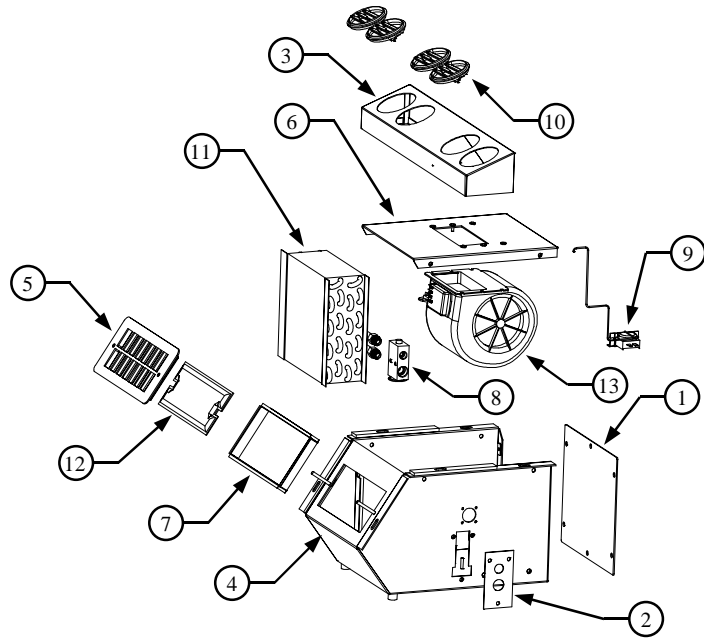

Model EE1100 Service Parts

ITEM	PART #	DESCRIPTION	ITEM	PART #	DESCRIPTION
1	102838	HOUSING REAR COVER	8	405017	EXPANSION VALVE
2	102937	HOUSING TXV COVER	9	404968	THERMOSTAT SWITCH
3	202963	AIR PLENUM	10	405687	LOUVER
4	202979	HOUSING BOX	11	405772	EVAPORATOR COIL
5	202982	FILTER HOUSING	12	405806	AIR FILTER
6	202983	HOUSING LID	13	450762	BLOWER
7	203040	FILTER HOUSING FRAME			

Items Not Shown

14	400198	DECAL, BLOWER SWITCH	25	405864	O-RING, HNBR, #10
15	400421	DECAL, A/C ON-OFF	26	400003	RECEIVER/DRIER
16	405896	DECAL, R-134A CHARGE	27	490663	REF HOSE, COND TO DRIER
17	403430	DRAIN CHECK VALVE	28	490664	REF HOSE, DRIER TO EVAP
18	403812	DRAIN FITTING, BRASS, 90°	29	490665	REF HOSE, COMP TO COND
19	405785	DRAIN FITTING, REDUCER	30	490666	REF HOSE, EVAP TO COMP
20	090008	HOSE, 1/2" ID (DRAIN)	31	400171	SWITCH, A/C ON-OFF
21	400091	KNOB, BLOWER SWITCH	32	405111	SWITCH, PRESSURE, BINARY
22	404243	KNOB, FILTER HOUSING	33	405875	SWITCH, BLOWER
23	405862	O-RING, HNBR, #6	34	420313	WIRE HARNESS, EVAP
24	405863	O-RING, HNBR, #8	35	420309	WIRE HARNESS, SYSTEM

NOTE: 63602 Compressor Mount Part Listing: See Instruction Manual 800394

Ordering Information (Order by Model Number)

- Main Unit: EE1100-0-12 (includes all but compressor & condenser coil)
- Compressor: 450598
- Condenser Coil: 405773 (Non Turbo); 405888 (Turbo)