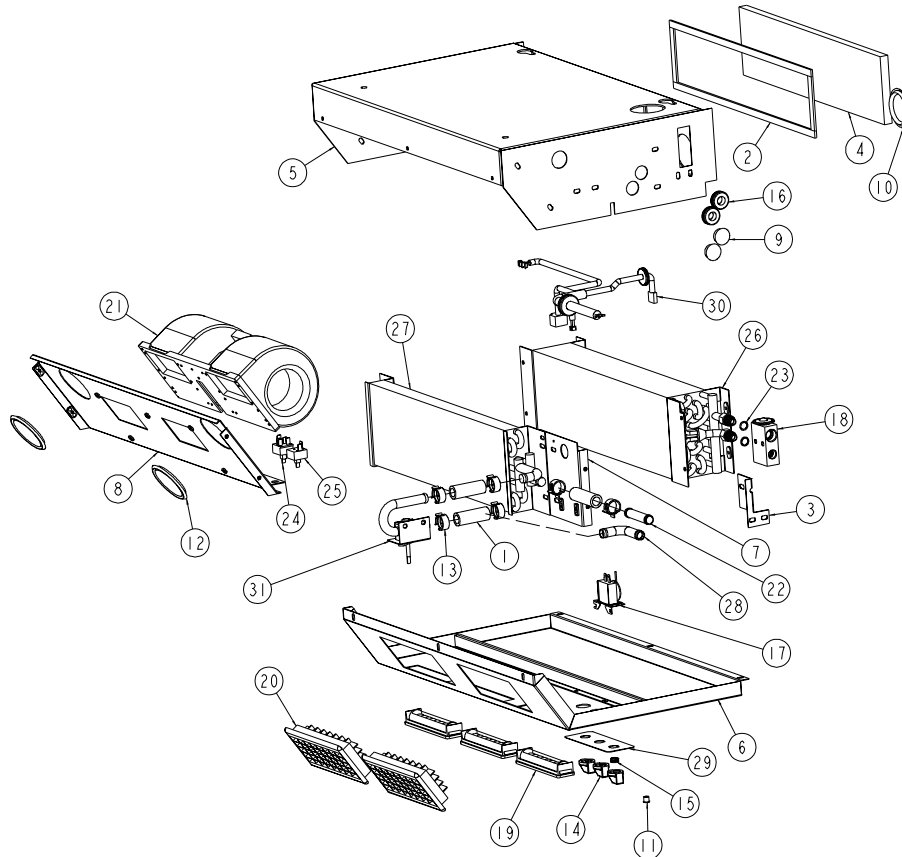

Model EE110 Service Parts

ITEM	PART #	DESCRIPTION	ITEM	PART #	DESCRIPTION	ITEM	PART #	DESCRIPTION
1	090016	*HEATER HOSE, 5/8" ID	12	301100	HOLE PLUG, 3"	22	405848	*HARD PLUMB, STR
2	090239	FILTER FASTENER	13	301159	*HOSE CLAMP (5/8")	23	405863	O-RING, #8, HNBR
3	103025	EXP. VALVE BRKT	14	301337	CONTROLS KNOB	24	405875	BLOWER SWITCH
4	110509	AIR FILTER	15	301397	*GROMMET, 3/8"	25	406334	A/C ON-OFF SWITCH
5	203132	HOUSING	16	402336	*GROMMET, 1"	26	406401	EVAPORATOR COIL
6	203133	COVER	17	404968	THERMOSTAT SWITCH	27	406402	*HEATER COIL
7	203158	COIL BRACKET	18	405017	EXPANSION VALVE	28	406407	*HARD PLUMB, 90°
8	203159	BLOWER MOUNT BRKT	19	405450	LOUVER, SMALL	29	406409	CONTROLS DECAL
9	300460	†HOLE PLUG, 1"	20	405787	LOUVER, LARGE	30	420367	WIRE HARNESS
10	300639	HOLE PLUG, 2-1/2"	21	405833	BLOWER, 24V	31	450794	*HEATER VALVE
11	300461	†HOLE PLUG, 3/8"		405844	BLOWER, 12V			

Items Not Shown

ITEM	PART #	DESCRIPTION	ITEM	PART #	DESCRIPTION
32	090223	DRAIN HOSE (1/2")	34	405785	DRAIN FTG, REDUCER
33	401836	DRAIN FTG, 90° (1/4NPT)	35	403430	DRAIN CHECK VALVE

* Items only supplied with A/C & Heat units